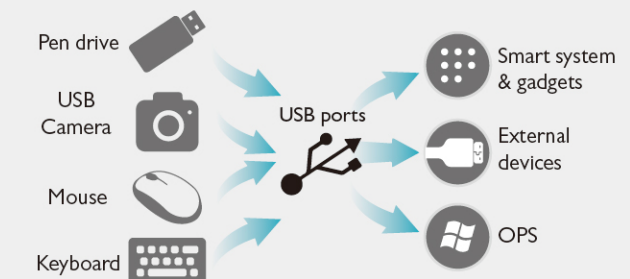

A Simple, convenient, all-in-one dynamic collaborative tool

Freely Switch with Dual System

4K ULTRA HD Premium 4K Display
S-series applies IPS 3840*2160 Pixel 4K UHD monitor to ensure high quality resolution

Freely Switch
S-series' dual system allows users to switch between Android and Windows (OPS PC opt.)

Plug and Play
All platforms including iOS, Windows and Android devices. Multiple USB, HDMI, Mic, Front bottom IO ports, Built in SPx2

Floating toolbar
With only two fingers, users can easily call out for the smart floating toolbar under any interface and device.

Front Amplified Speaker
High power amplified speaker brings you impressive surround sound performance

Security Lock System
S-series' lock system can prevent other users mistouch screen, to ensure device security while reducing the risk of misuse.

OPS slot for computing module
S-series is certified with Intel Open Pluggable Specification, supporting quick maintenance and system upgrade.

HDMI CEC
Compatible devices to control screen functions like power and volume. E.g. a soundbar. 4K video output

Remote conference, Plug & Play Wireless Presentation System

Wireless Mirroring
built-in wireless(2.4G/5G) quad-window mirroring function is able to display up to 4 different sources.

File commender
whiteboarding without connecting a device, save and share as you go.
Android : File commender, Gadgets
Windows : Word / Powerpoint / Excel

Connect your laptop, tablet or smartphone to the new JECTOR S Series and instantly share your screen wirelessly without the need for external devices or cables.

TRANSCREEN EXPRESS allows users to connect to their new JECTOR S Series with multiple devices and share screens with anyone on the network.

Public USB