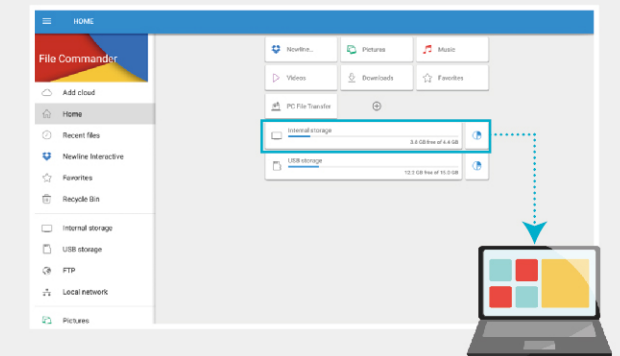

A Simple, convenient, all-in-one dynamic collaborative tool

Freely Switch with Dual System

4K ULTRA HD Premium 4K Display
S-series applies IPS 3840*2160 Pixel 4K UHD monitor to ensure high quality resolution

Freely Switch
S-series' dual system allows users to switch between Android and Windows (OPS PC opt.)

Plug and Play
All platforms including iOS, Windows and Android devices. Multiple USB, HDMI, Mic, Front bottom IO ports, Built in SPx2

Floating toolbar
With only two fingers, users can easily call out for the smart floating toolbar under any interface and device.

Front Amplified Speaker
High power amplified speaker brings you impressive surround sound performance

Security Lock System
S-series' lock system can prevent other users mistouch screen, to ensure device security while reducing the risk of misuse.

OPS slot for computing module
S-series is certified with Intel Open Pluggable Specification, supporting quick maintenance and system upgrade.

HDMI CEC
Compatible devices to control screen functions like power and volume. E.g. a soundbar. 4K video output

Remote conference, Plug & Play Wireless Presentation System

Wireless Mirroring
built-in wireless(2.4G/5G) quad-window mirroring function is able to display up to 4 different sources.

File commender
whiteboarding without connecting a device, save and share as you go.
Android : File commender, Gadgets
Windows : Word / Powerpoint / Excel

Connect your laptop, tablet or smartphone to the new JECTOR S Series and instantly share your screen wirelessly without the need for external devices or cables.

TRANSCREEN EXPRESS allows users to connect to their new JECTOR S Series with multiple devices and share screens with anyone on the network.

Public USB